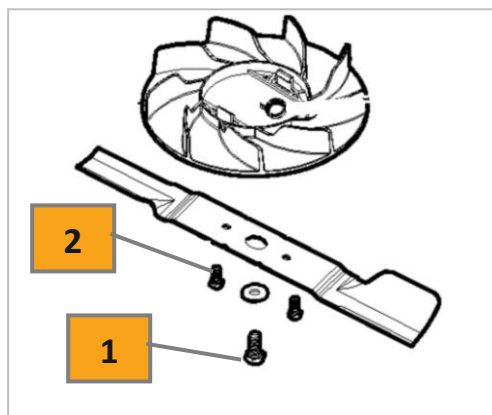

BATTERY LAWN MOWER

LAWN MOWERS BLADE TORQUE

Tighten the screws (1-2) accordingly the values listed in the following tables.

BATTERY VOLT	TECHNICAL LINE	Type (Omologation Name)	MODEL NAME per BRAND					Torque (Nm)
40 V	EB	E 300 LI 40 A	-	AL1 30 Li	-	-	-	15 ÷ 20
		E 340 LI 40 A	-	AL1 34 Li	-	-	-	
		E 380 LI 40 A	-	AL1 38 Li	-	-	-	
20 V	EB20V	E 300 LI 20 A	COLLECTOR 132	AL1 3020 LI Kit	ELECTRESS 30 Li Kit	-	-	1 15 ÷ 20 Nm
		E 300 LI 20 S	AE Kit					
		E 340 LI 20 A	COLLECTOR 136	AL1 3420 LI Kit	ELECTRESS 34 Li Kit	-	-	2 8 ÷ 11 Nm
		E 340 LI 20 S	AE Kit					
		E 380 LI 20 A	COLLECTOR 140	AL1 3820 LI Kit	ELECTRESS 38 Li Kit	-	-	
		E 380 LI 20 S	AE Kit