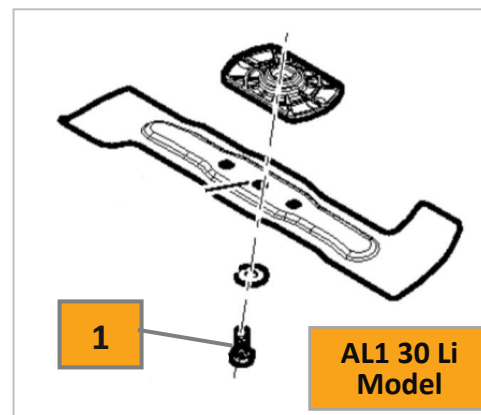

BATTERY LAWN MOWER

LAWN MOWERS BLADE TORQUE

Tighten the screws (1-2) accordingly the values listed in the following tables.

BATTERY VOLT	TECHNICAL LINE	Type (Omologation Name)	MODEL NAME per BRAND					Torque (Nm)
40 V	EB	E 300 LI 40 A	-	AL1 30 Li	-	-	-	15 ÷ 20
		E 340 LI 40 A	-	AL1 34 Li	-	-	-	
		E 380 LI 40 A	-	AL1 38 Li	-	-	-	
20 V	EB20V	E 300 LI 20 A	COLLECTOR 132	AL1 3020 LI Kit	ELECTRESS 30 Li Kit	-	-	1 15 ÷ 20 Nm
		E 300 LI 20 S	AE Kit					
		E 340 LI 20 A	COLLECTOR 136	AL1 3420 LI Kit	ELECTRESS 34 Li Kit	-	-	2 8 ÷ 11 Nm
		E 340 LI 20 S	AE Kit					
		E 380 LI 20 A	COLLECTOR 140	AL1 3820 LI Kit	ELECTRESS 38 Li Kit	-	-	
		E 380 LI 20 S	AE Kit