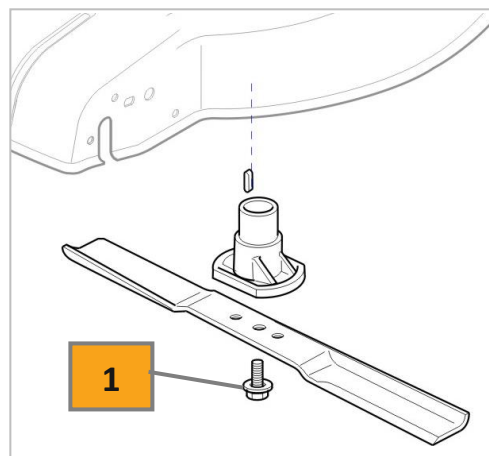

BATTERY LAWN MOWER

LAWN MOWERS BLADE TORQUE

Tighten the screw (1) accordingly the values listed in the following tables.

BATTERY VOLT	TECHNICAL LINE	Type (Omologation Name)	MODEL NAME per BRAND					Torque (Nm)
			STIGA	ALPINK	Mountfield	ATCO	CASTELGARDEN	
48 V	CP-1 BATTERY 43-48-53	CP1 430 Li D48 CP1 480 Li D48 CP1 480 Li D48 CP1 480 AQ Li D48 CP1 480 AWSQ Li D48 CP1 530 S Li D48 CP1 530 ASQ Li D48	COMBI 43 Q DAE COMBI 43 Q DAE COMBI 748 Q AE COMBI 748 Q AE Kit COMBI 748 SQ AE COMBI 748 DAE COLLECTOR 543 AE Kit COLLECTOR 548 S AE Kit COMBI 753 SQ AE	AL5 4648 Li Kit AL5 4648 S Li Kit AL5 5148 S Li Kit	EMPRESS 41 Li EMPRESS 46 Li EMPRESS 51 Li	-	-	18 ÷ 22