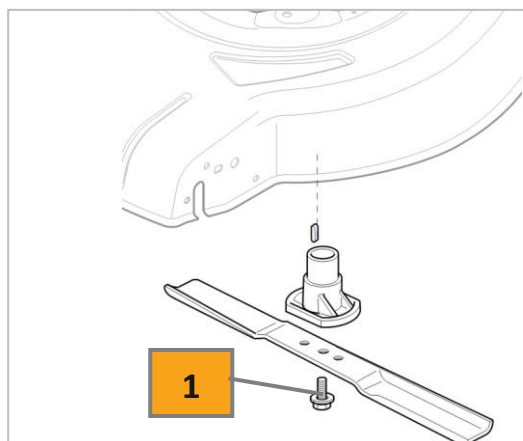

LAWN MOWERS BLADE TORQUE

BATTERY Models

BATTERY

LAWN MOWER

LAWN MOWERS BLADE TORQUE

Tighten the screw (1) accordingly the values listed in the following tables.

BATTERY VOLT	TECHNICAL LINE	Type (Omologation Name)	MODEL NAME per BRAND					Torque (Nm)
			STIGA	ALPINK	Mountfield	ATCO	CASTELGARDEN	
80 V	CRUISER CR 43-48	CS 43 Li 80	COMBI 43 AE COMBI 43 S AE	AL3 41 Li	S42R PD Li S42 HP Li	LINER 16S Li	-	18 ÷ 22
		CS 48 Li 80	COMBI 48 AE COMBI 48 S AE COMBI 48 SQ AE	AL3 46 Li AL3 46 S Li BL 460 S Li	S46R PD Li S46 HP Li	LINER 18S Li	XC 48 S Li	
	MP1 50-55	MP1 500 Li 80	COMBI 50 S AE	-	-	-	XS 50 S Li	
		MP1 550 Li 80	COMBI 55 S AE	-	-	-	-	
	MULTICLIP STEEL BATTERY MCS 47-50	MCS 470 Li 80	MULTICLIP 47 AE MULTICLIP 47 S AE	-	-	-	-	
MCS 500 Li 80		MULTICLIP 50 AE MULTICLIP 50 S AE	-	-	-	-		