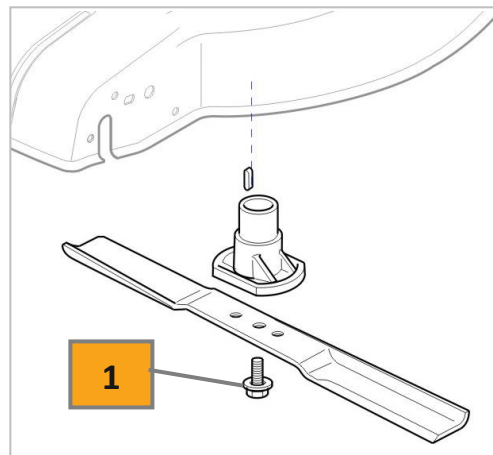

BATTERY LAWN MOWER

LAWN MOWERS BLADE TORQUE

Tighten the screw (1) accordingly the values listed in the following tables.

BATTERY VOLT	TECHNICAL LINE	Type (Omologation Name)	MODEL NAME per BRAND					Torque (Nm)
			STIGA	ALPINK	Mountfield	ATCO	CASTELGARDEN	
48 V	CP-1 BATTERY 43-48-53	CP1 430 Li D48 CP1 480 Li D48 CP1 480 Li D48 CP1 480 AQ Li D48 CP1 480 AWSQ Li D48 CP1 530 S Li D48 CP1 530 ASQ Li D48	COMBI 43 Q DAE COMBI 43 Q DAE COMBI 748 Q AE COMBI 748 Q AE Kit COMBI 748 SQ AE COMBI 748 DAE COLLECTOR 543 AE Kit COLLECTOR 548 S AE Kit COMBI 753 SQ AE	AL5 4648 Li Kit AL5 4648 S Li Kit AL5 5148 S Li Kit	EMPRESS 41 Li EMPRESS 46 Li EMPRESS 51 Li	-	-	18 ÷ 22