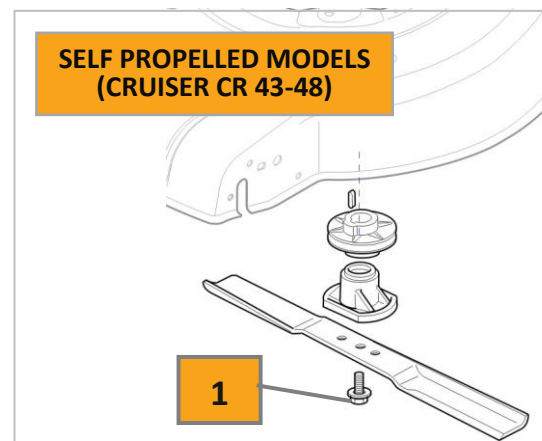

LAWN MOWERS BLADE TORQUE

BATTERY Models

BATTERY

LAWN MOWER

LAWN MOWERS BLADE TORQUE

Tighten the screw (1) accordingly the values listed in the following tables.

BATTERY VOLT	TECHNICAL LINE	Type (Omologation Name)	MODEL NAME per BRAND					Torque (Nm)
			STIGA	ALPINK	Mountfield	ATCO	CASTELGARDEN	
80 V	CRUISER CR 43-48	CS 43 Li 80	COMBI 43 AE COMBI 43 S AE	AL3 41 Li	S42R PD Li S42 HP Li	LINER 16S Li	-	18 ÷ 22
		CS 48 Li 80	COMBI 48 AE COMBI 48 S AE COMBI 48 SQ AE	AL3 46 Li AL3 46 S Li BL 460 S Li	S46R PD Li S46 HP Li	LINER 18S Li	XC 48 S Li	
	MP1 50-55	MP1 500 Li 80	COMBI 50 S AE	-	-	-	XS 50 S Li	
		MP1 550 Li 80	COMBI 55 S AE	-	-	-	-	
	MULTICLIP STEEL BATTERY MCS 47-50	MCS 470 Li 80	MULTICLIP 47 AE MULTICLIP 47 S AE	-	-	-	-	
MCS 500 Li 80		MULTICLIP 50 AE MULTICLIP 50 S AE	-	-	-	-		

BATTERY LAWN MOWER

LAWN MOWERS BLADE TORQUE

Tighten the screw (1) accordingly the values listed in the following tables.

BATTERY VOLT	TECHNICAL LINE	Type (Omologation Name)	MODEL NAME per BRAND					Torque (Nm)
			STIGA	ALPINK	Mountfield	ATCO	CASTELGARDEN	
48 V	CP-1 BATTERY 43-48-53	CP1 430 Li D48 CP1 480 Li D48 CP1 480 Li D48 CP1 480 AQ Li D48 CP1 480 AWSQ Li D48 CP1 530 S Li D48 CP1 530 ASQ Li D48	COMBI 43 Q DAE COMBI 43 Q DAE COMBI 748 Q AE COMBI 748 Q AE Kit COMBI 748 SQ AE COMBI 748 DAE COLLECTOR 543 AE Kit COLLECTOR 548 S AE Kit COMBI 753 SQ AE	AL5 4648 Li Kit AL5 4648 S Li Kit AL5 5148 S Li Kit	EMPRESS 41 Li EMPRESS 46 Li EMPRESS 51 Li	-	-	18 ÷ 22