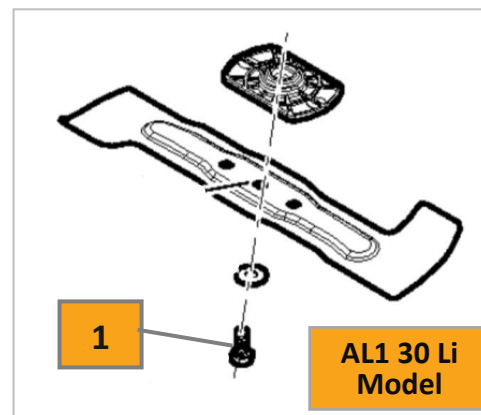

BATTERY LAWN MOWER

LAWN MOWERS BLADE TORQUE

Tighten the screws (1-2) accordingly the values listed in the following tables.

BATTERY VOLT	TECHNICAL LINE	Type (Omologation Name)	MODEL NAME per BRAND					Torque (Nm)
			STIGA	ALPINK	Mountfield	ATCO	CASTELGARDEN	
40 V	EB	E 300 LI 40 A	-	AL1 30 Li	-	-	-	15 ÷ 20
		E 340 LI 40 A	-	AL1 34 Li	-	-	-	
		E 380 LI 40 A	-	AL1 38 Li	-	-	-	
20 V	EB20V	E 300 LI 20 A	COLLECTOR 132 AE Kit	AL1 3020 LI Kit	ELECTRESS 30 Li Kit	-	-	1 15 ÷ 20 Nm 2 8 ÷ 11 Nm
		E 300 LI 20 S						
		E 340 LI 20 A	COLLECTOR 136 AE Kit	AL1 3420 LI Kit	ELECTRESS 34 Li Kit	-	-	
		E 340 LI 20 S						
		E 380 LI 20 A	COLLECTOR 140 AE Kit	AL1 3820 LI Kit	ELECTRESS 38 Li Kit	-	-	
		E 380 LI 20 S