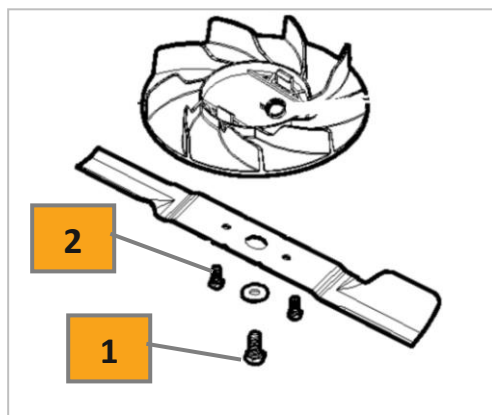

BATTERY LAWN MOWER

LAWN MOWERS BLADE TORQUE

Tighten the screws (1-2) accordingly the values listed in the following tables.

BATTERY VOLT	TECHNICAL LINE	Type (Omologation Name)	MODEL NAME per BRAND					Torque (Nm)
			STIGA	ALPINK	Mountfield	ATCO	CASTELGARDEN	
40 V	EB	E 300 LI 40 A	-	AL1 30 Li	-	-	-	15 ÷ 20
		E 340 LI 40 A	-	AL1 34 Li	-	-	-	
		E 380 LI 40 A	-	AL1 38 Li	-	-	-	
20 V	EB20V	E 300 LI 20 A	COLLECTOR 132 AE Kit	AL1 3020 LI Kit	ELECTRESS 30 Li Kit	-	-	1 15 ÷ 20 Nm 2 8 ÷ 11 Nm
		E 300 LI 20 S						
		E 340 LI 20 A	COLLECTOR 136 AE Kit	AL1 3420 LI Kit	ELECTRESS 34 Li Kit	-	-	
		E 340 LI 20 S						
		E 380 LI 20 A	COLLECTOR 140 AE Kit	AL1 3820 LI Kit	ELECTRESS 38 Li Kit	-	-	
		E 380 LI 20 S